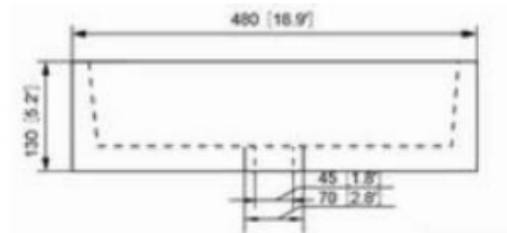

Top view

Front view

# ART WASH BASIN

**MODEL: WF-220**

- Outside Dim: 18.9"x 14.6"x 5.2"
- Material: Vitreous China
- Color: White
- Drain Hole: 1.75" (46mm)
- Overflow: No
- Faucet Hole: No

\* The measurements are approximate. Please contact Nerval for the cutout template.